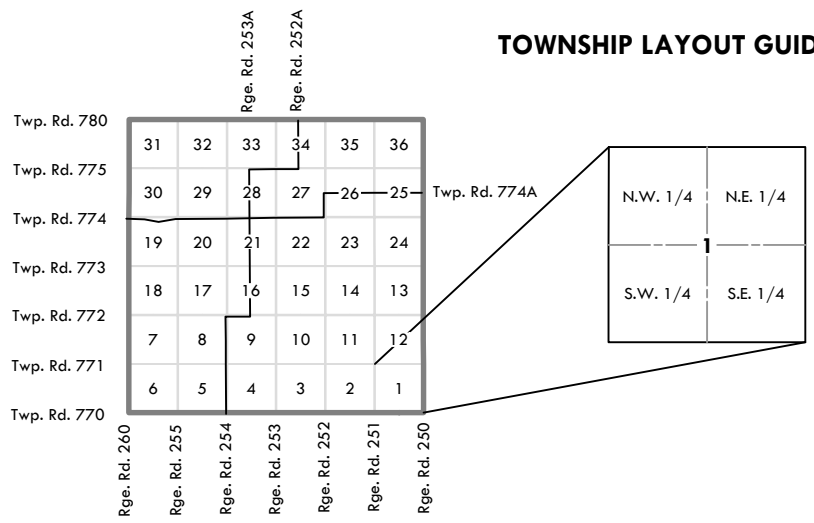

WARD No.8

Ridgevalley

TOWNSHIP LAYOUT GUIDE

LEGEND:

- Primary Divided Highway
- Primary Highway
- Secondary Highway
- School Attendance Boundary
- Township & Range Road
- Township Borders
- Hamlet / Village
- School